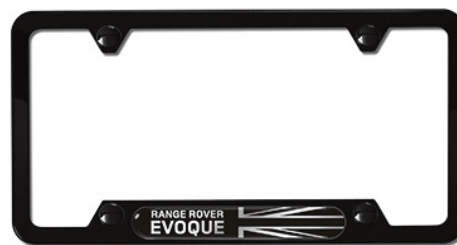

License Plate Frames

Trumpet the arrival of your Range Rover Evoque with attractive License Plate Frames.

- Carbon Fiber Land Rover Logo with Black Union Jack — VPLFY0063
- Polished Steel Land Rover Logo with Black Union Jack — VPLFY0065
- Brushed Steel Land Rover Logo with Black Union Jack — VPLFY0066
- Black Land Rover Logo with Black Union Jack — VPLVY0073
- Brushed Steel Evoque Logo with Black Union Jack — VPLVY0074
- Black Evoque Logo with Black Union Jack — VPLVY0075
- Polished Evoque Logo with Black Union Jack — VPLVY0072
- Carbon Fiber Slimline — VPLFY0064
- Matte Black Finish Slimline — LRN91640
- Brushed Silver Finish Slimline — LRN91650
- Polished Silver Finish Slimline — LRN91660
- Matte Black Finish with Land Rover Logo — LRN91610
- Brushed Silver Finish with Land Rover Logo — LRN91620
- Polished Silver Finish with Land Rover Logo — LRN91630

Land Rover Logo Plates

Celebrate your Range Rover Evoque with these durable, stylish Land Rover Logo Plates that feature a domed raised medallion mounted to the plate.
 Brushed Silver — LR007528
 Matte Black — LR007529