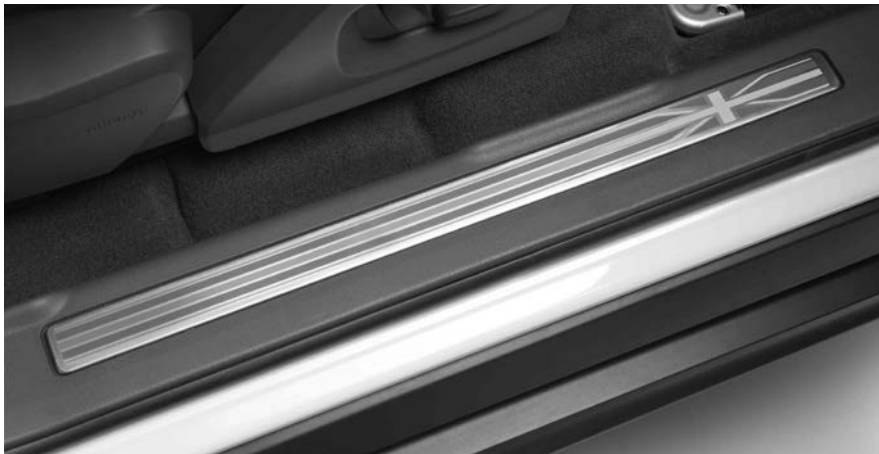

Union Flag Tread Plates

Range Rover Evoque:
Ebony — VPLVS0184PVJ
Espresso — VPLVS0184AAM
Luna — VPLVS0184LAA
Cherry — VPLVS0184CJB

Range Rover Evoque Coupe:
Ebony — VPLVS0185PVJ
Espresso — VPLVS0185AAM
Luna — VPLVS0185LAA
Cherry — VPLVS0185CJB