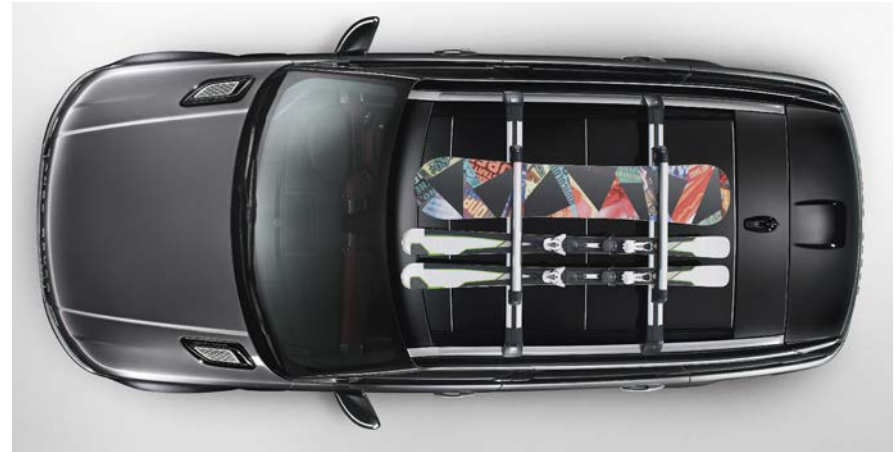

Ski/Snowboard Carrier*

This lockable carrier can handle either four pairs of skis or two snowboards (79-lb. load capacity). The slide rails facilitate quick, convenient loading. Requires Roof Rails and Crossbars. LR006849

*Roof Rails and Crossbars are required for all Land Rover roof-mounted accessories. Objects placed above the roof-mounted satellite antenna may reduce the quality of the signal received by the vehicle and could have a detrimental effect on the navigation and satellite radio systems, if fitted.